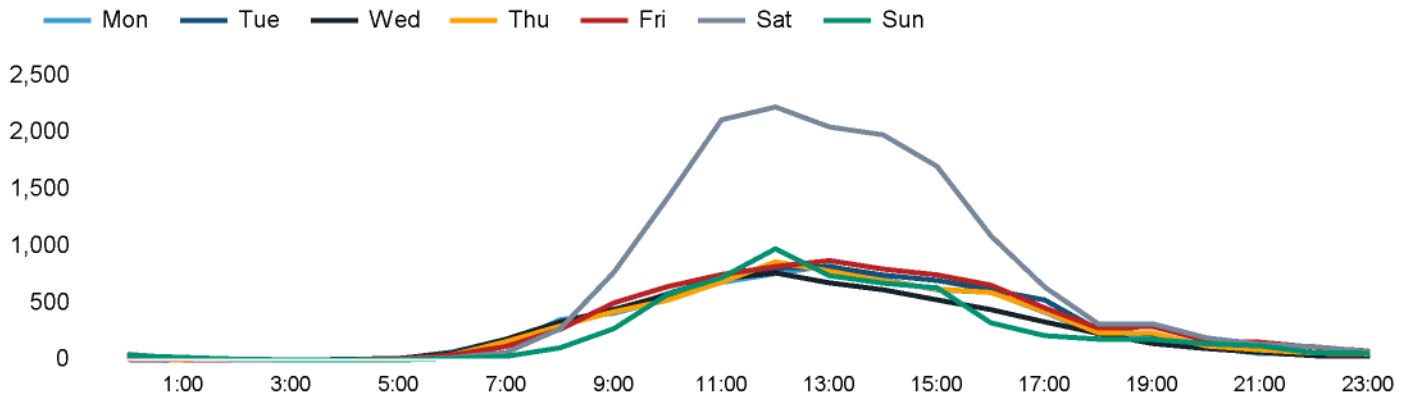

Footfall Counts by hour