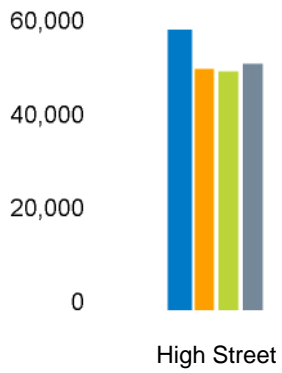

The total number of visitors to Godalming Town Centre in week commencing 29 April 2024 was 56,937.

The busiest day in week commencing 29 April 2024 was Saturday with 15,600 visitors.

The peak hour of the week was 12:00 on Saturday 4 May 2024 with footfall of 2,226.

Footfall Counts by day

Footfall Counts by hour

Footfall Counts by week

Footfall Counts by location

■ This week ■ Previous week ■ Previous year ■ 2 Years ago

This Week	56,937
Previous Week	49,643
Previous Year	49,109
2 Years Ago	50,688
Week on week %	14.7 %
Year on Year %	15.9 %