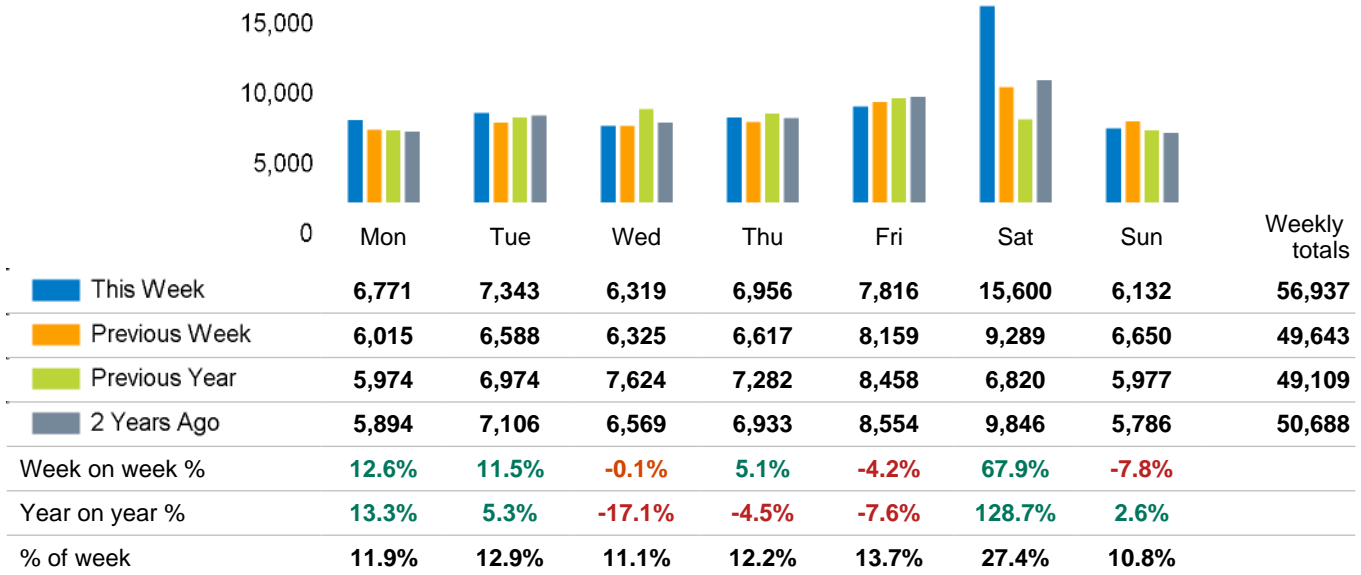

The total number of visitors to Godalming Town Centre in week commencing 29 April 2024 was 56,937.

The busiest day in week commencing 29 April 2024 was Saturday with 15,600 visitors.

The peak hour of the week was 12:00 on Saturday 4 May 2024 with footfall of 2,226.

Footfall Counts by week

■ This Week ■ Previous Year
■ Previous Week ■ 2 Years Ago

Weather

	Mon	Tue	Wed	Thu	Fri	Sat	Sun
This week							
	16°	18°	18°	18°	16°	17°	17°
Previous week							
	12°	12°	12°	13°	13°	12°	13°
Previous year							
	17°	17°	16°	19°	17°	15°	21°

Footfall Counts by day

Footfall Counts by hour

Footfall Counts by week

Footfall Counts by location

■ This week ■ Previous week ■ Previous year ■ 2 Years ago

This Week	56,937
Previous Week	49,643
Previous Year	49,109
2 Years Ago	50,688
Week on week %	14.7 %
Year on Year %	15.9 %

Reporting dates

This week - 29 April 2024 - 05 May 2024

Year to Date % Change is the annual % change in footfall from January of this year compared to the same period last year. Week 1, 2024 to Week 18, 2024 Vs Week 1, 2023 to Week 18, 2023