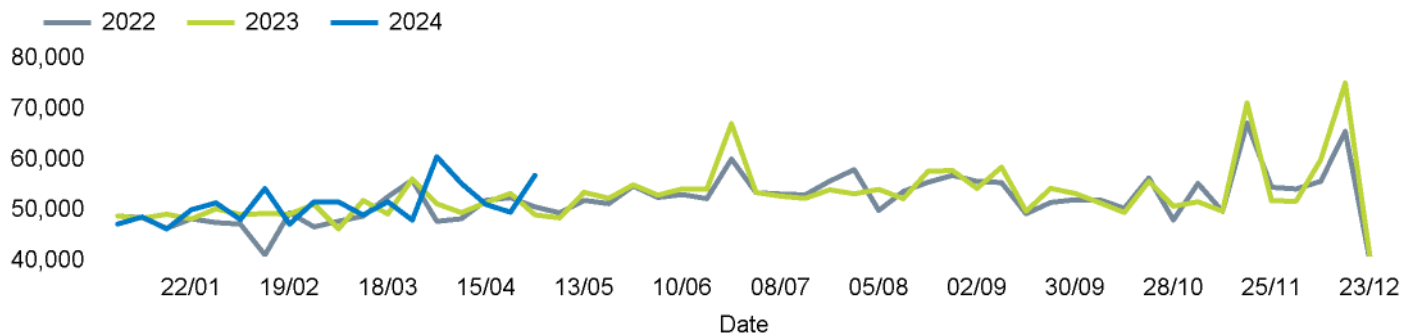

Footfall Counts by week