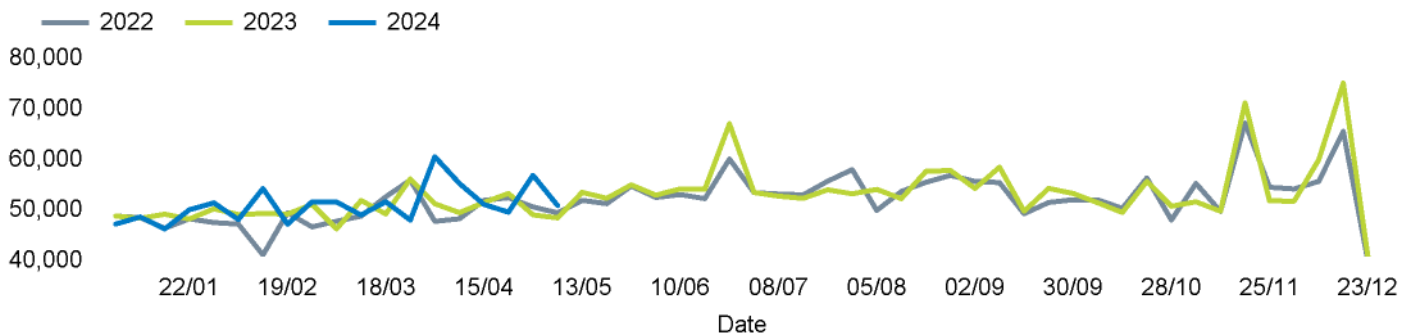

Footfall Counts by week