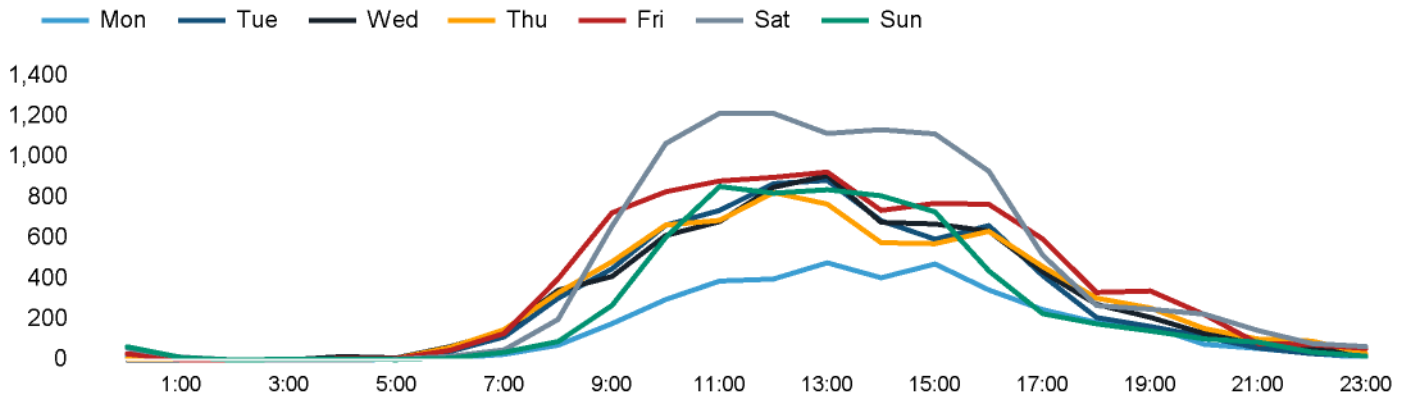

Footfall Counts by hour