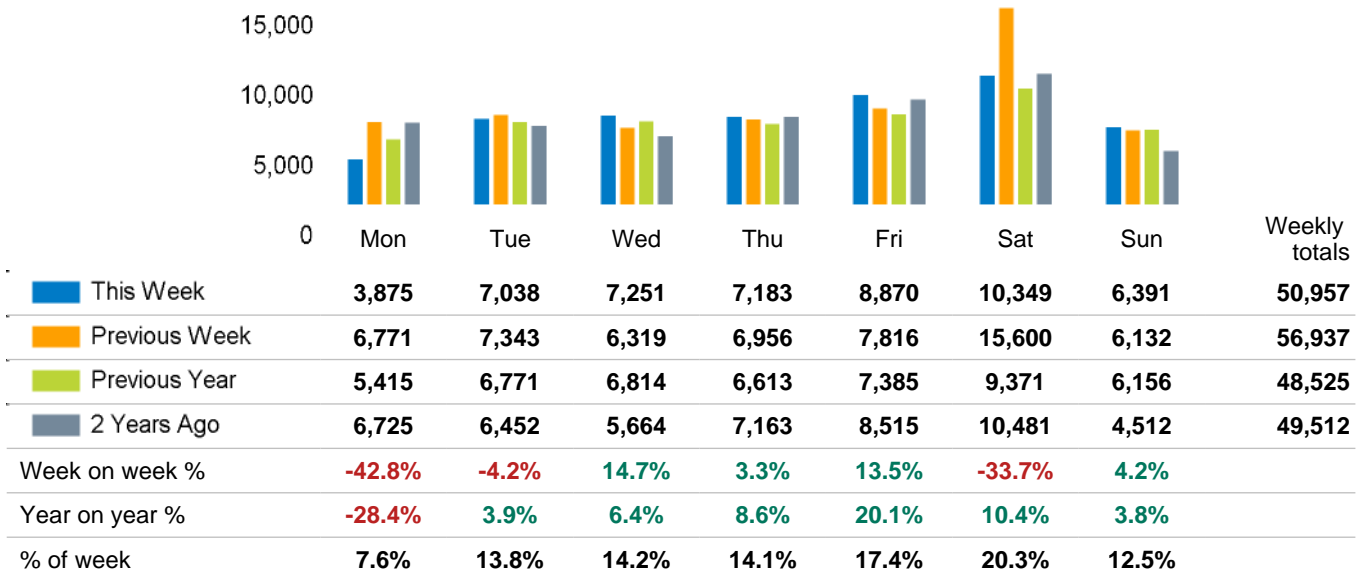

Footfall Counts by day