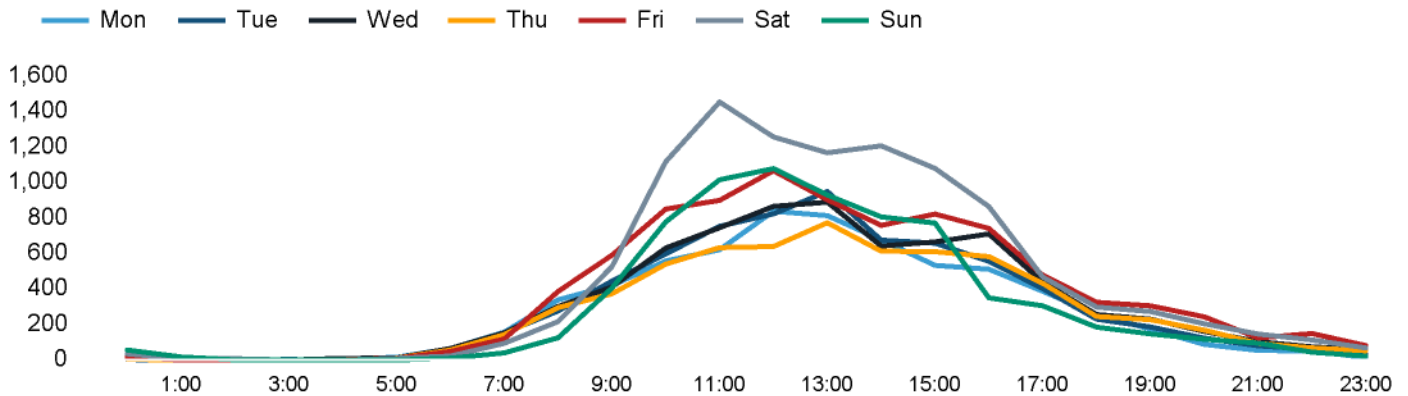

Footfall Counts by hour