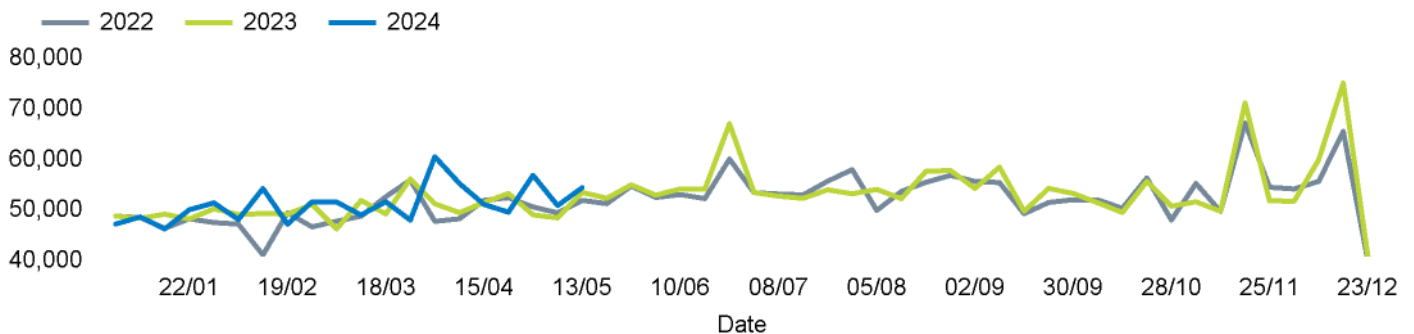

Footfall Counts by week