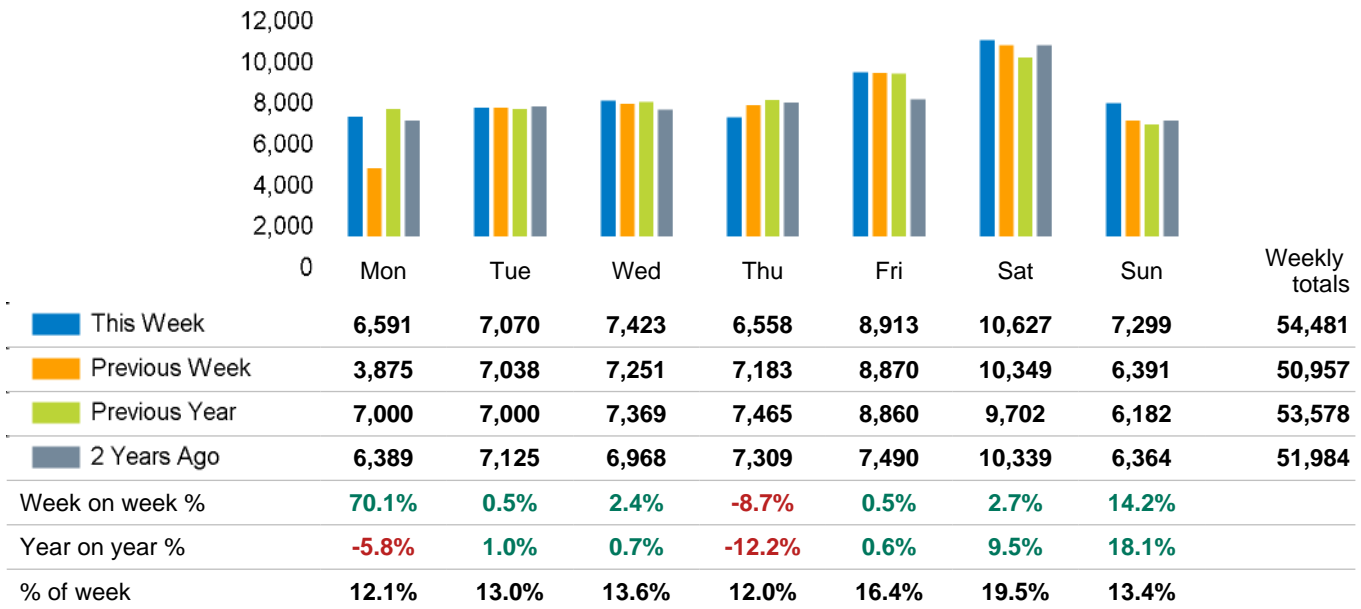

Footfall Counts by day