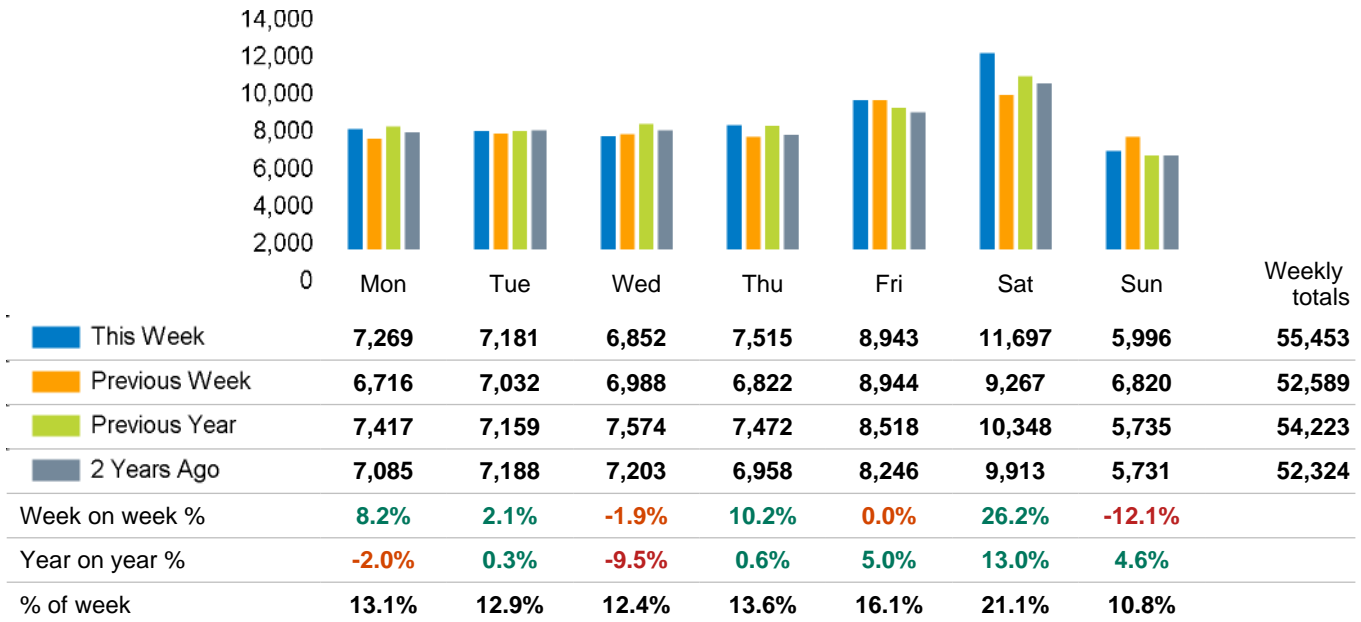

Footfall Counts by day