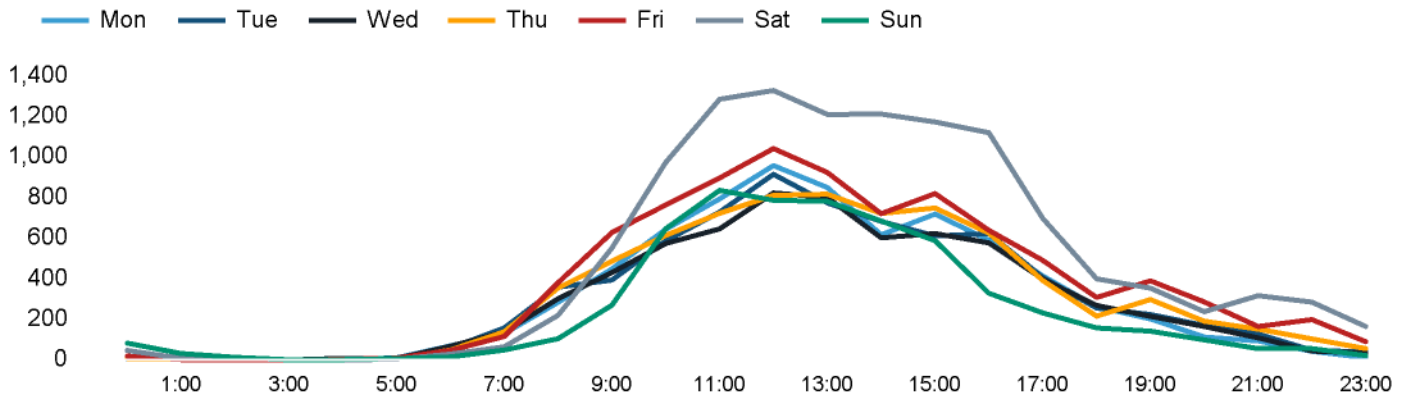

Footfall Counts by hour