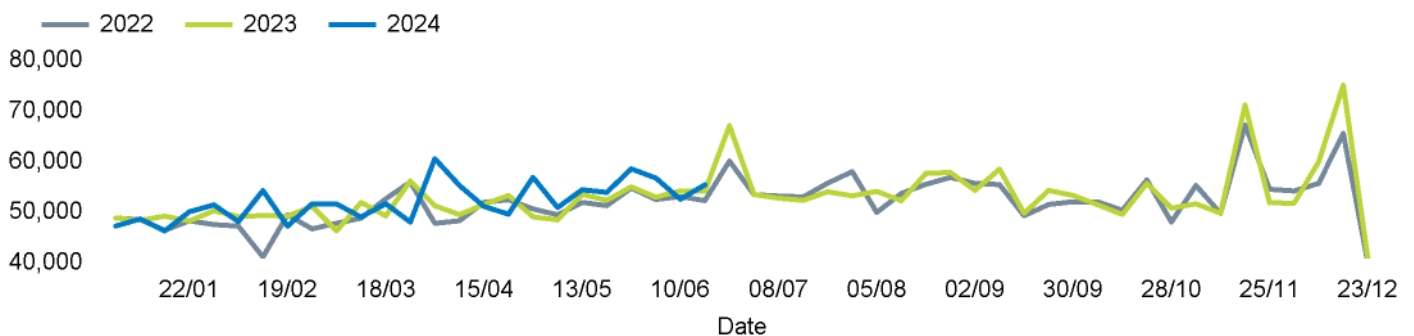

Footfall Counts by week